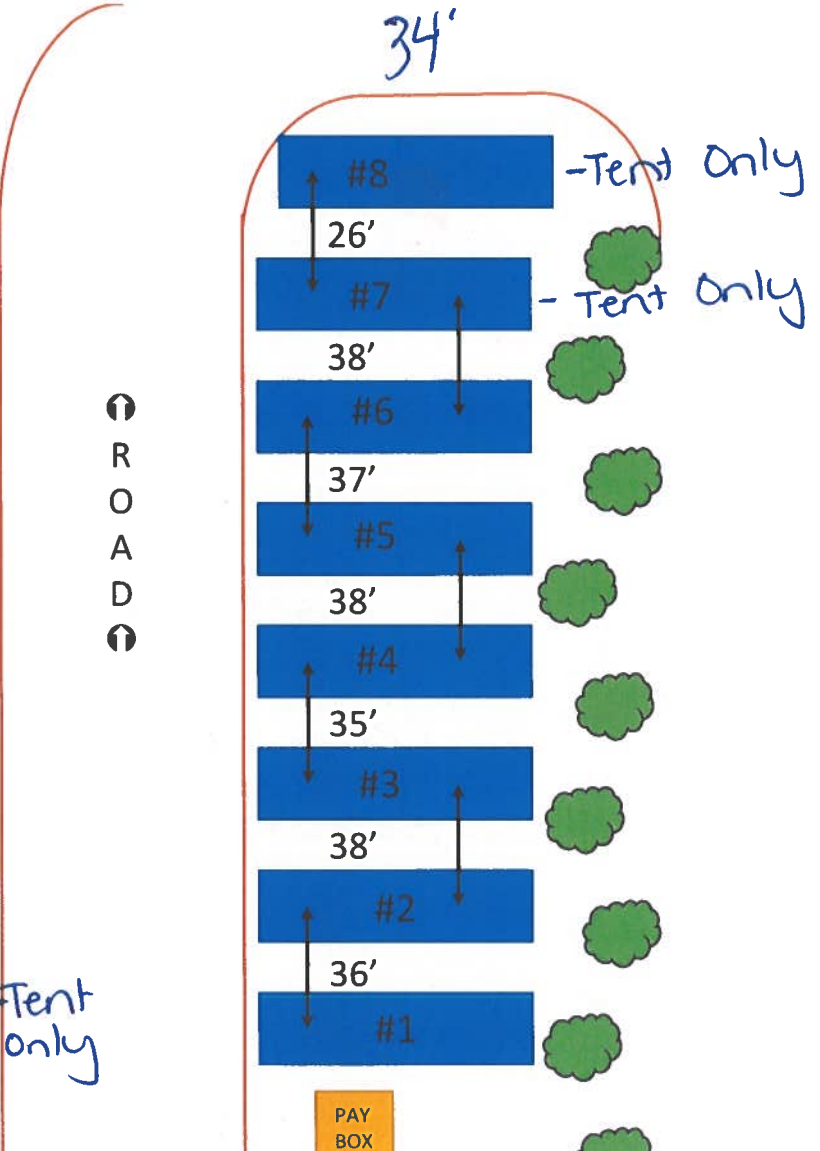

# North (lower) Campground

Not to Scale  
All measurements  
in Feet  
(+/-) 6 inches

# South (upper) Campground

Not to Scale  
All measurements  
in Feet  
(+/-) 6 inches